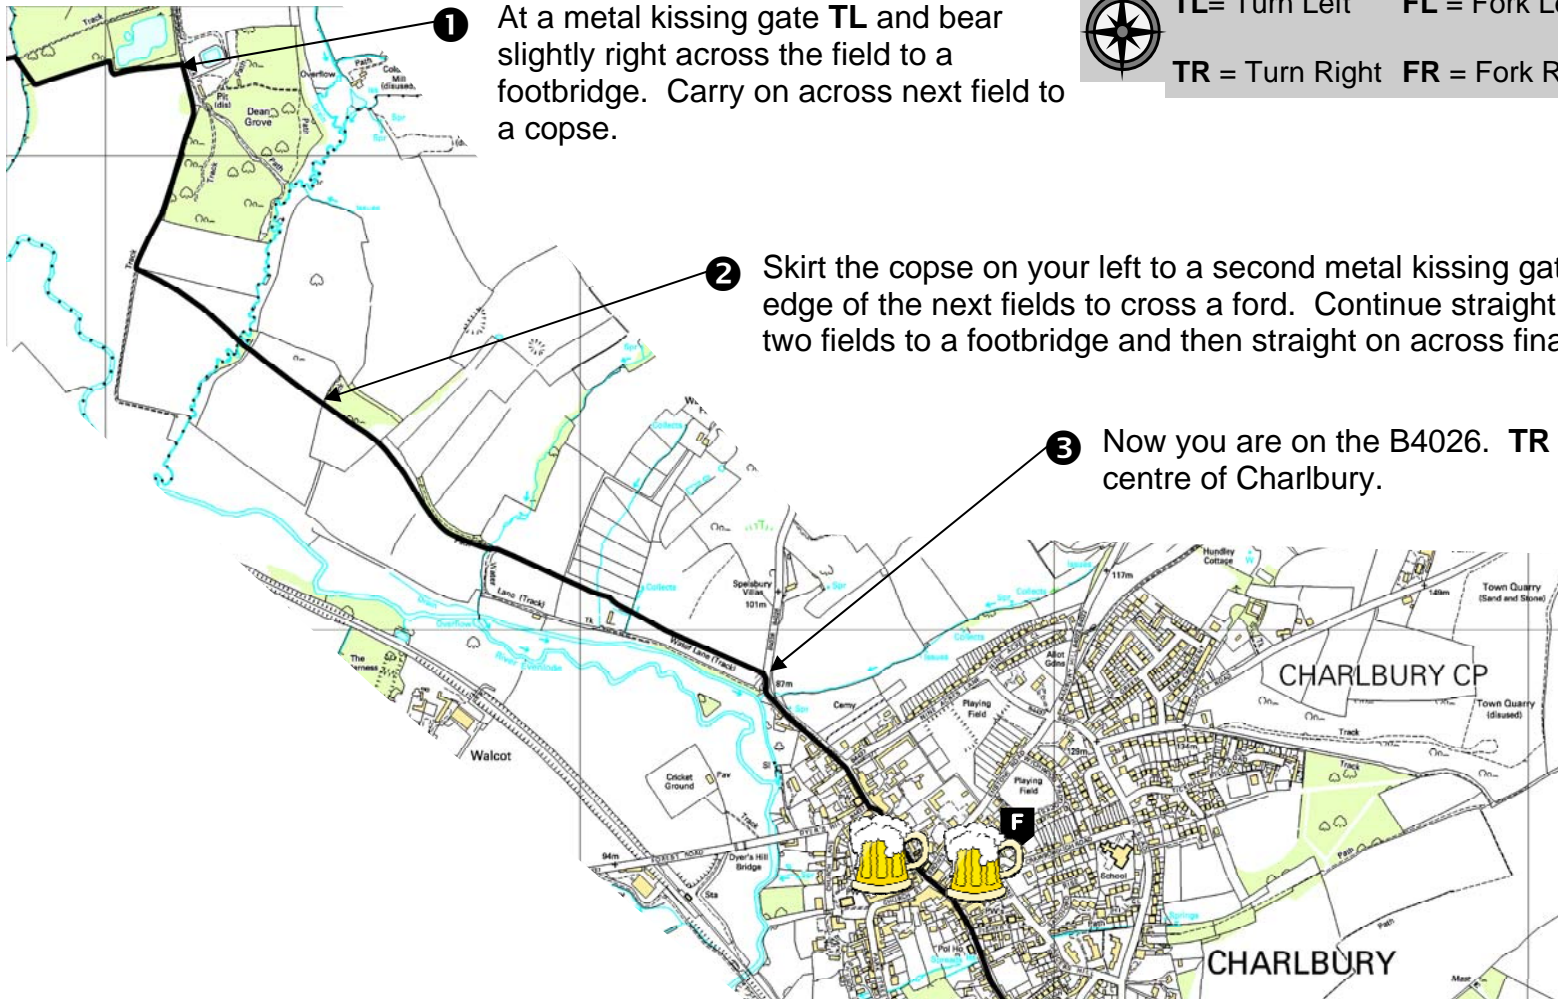

# Oxfordshire Way Map 10 — Shipton-under-Wychwood to Charlbury 4 (Grove Lane to Charlbury)

Approximately 2 miles (3.3 km)

**TL** = Turn Left    **FL** = Fork Left    **BL** = Bear Left  
**TR** = Turn Right    **FR** = Fork Right    **BR** = Bear Right